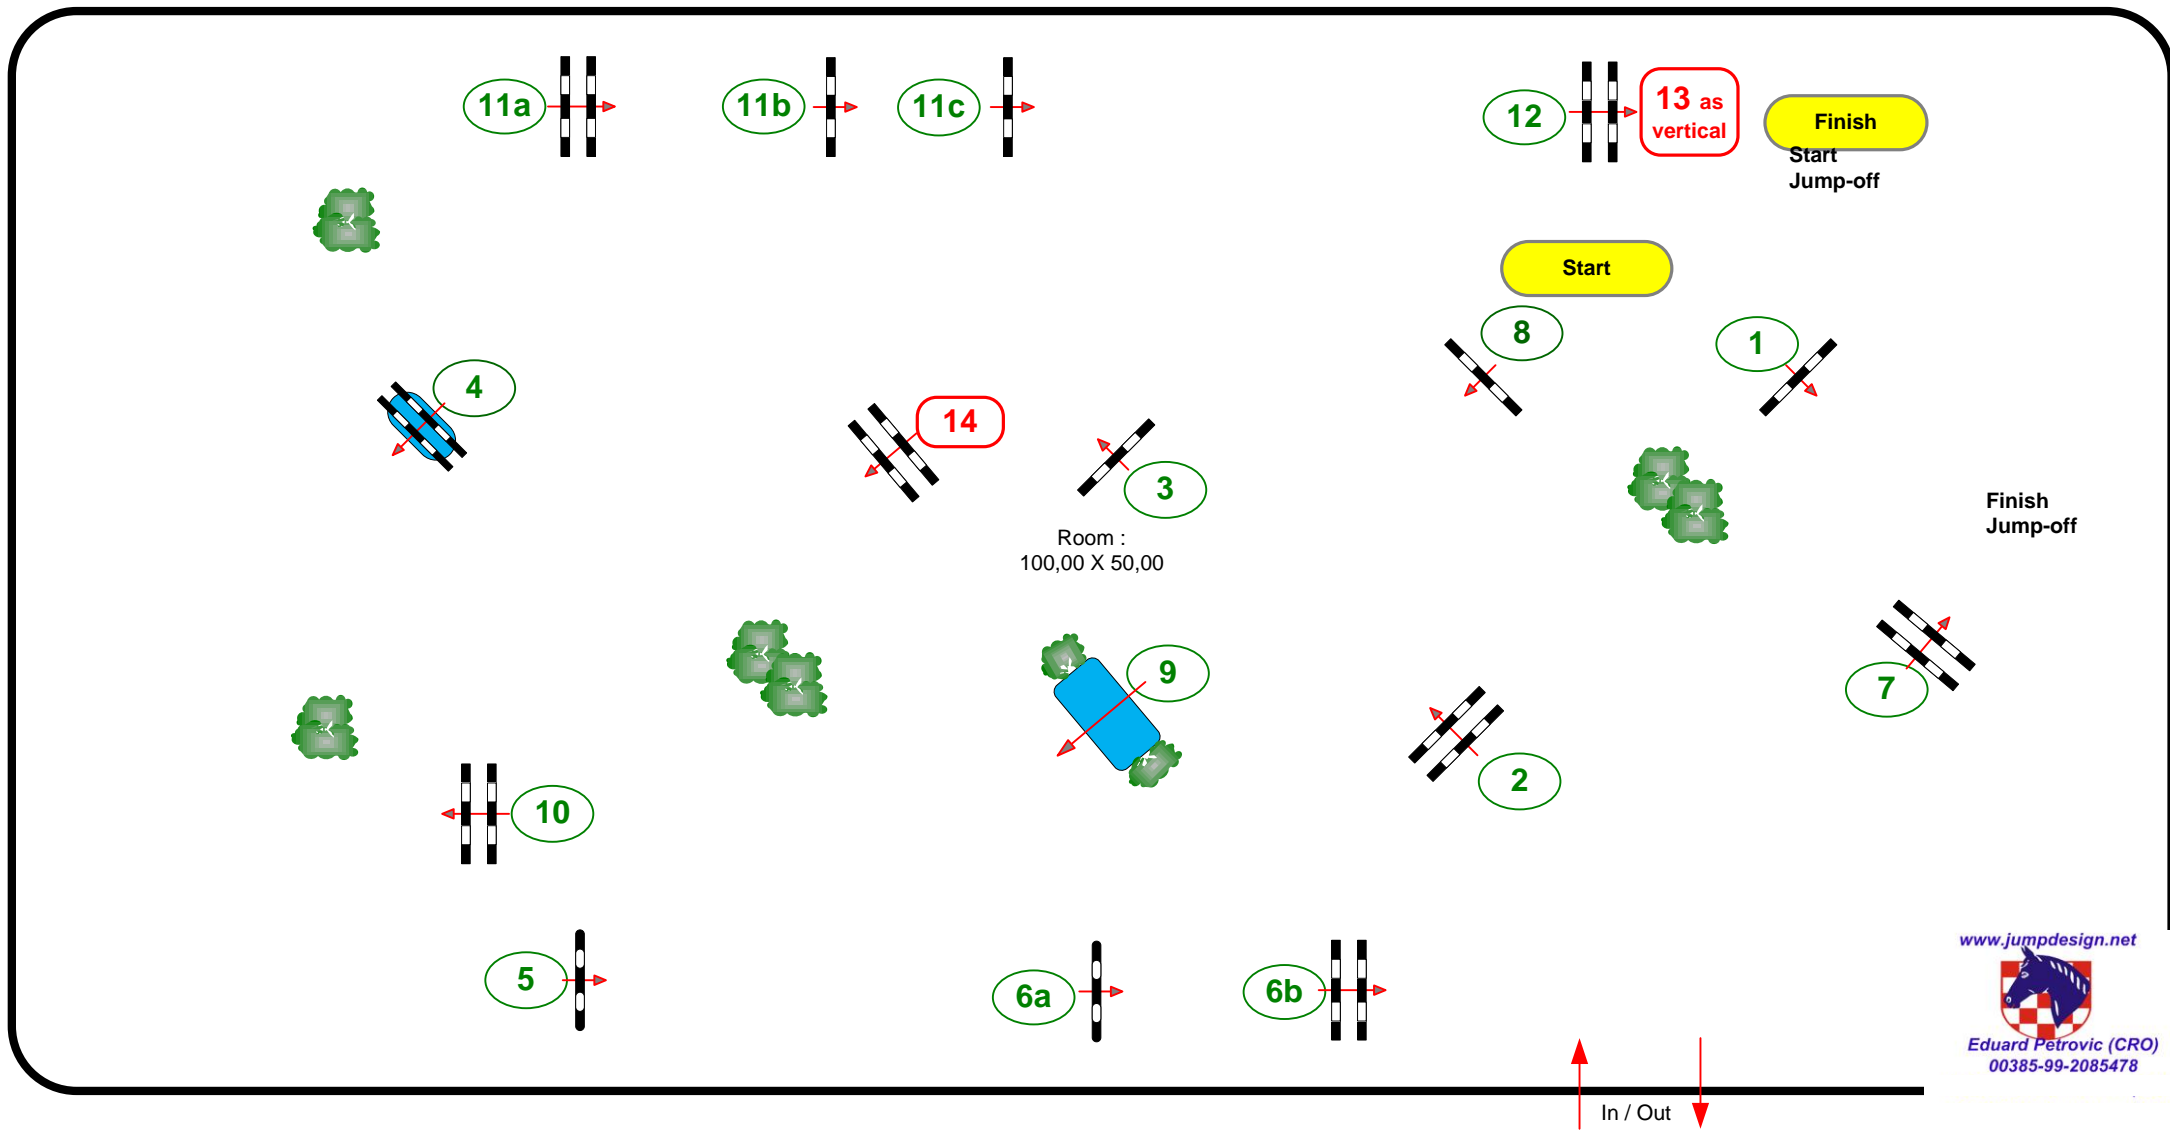

## Grand Prix Lipica 2010

06. June 2010  
**Sunday**

Table: A  
National RG:  
FEI RG / Art. 238.2.2.  
Height: 1,40-1,60 m

Speed: 375 m/min  
Length: 470 m  
Time allowed: 76 sec  
Time limit: 152 sec

Obstacles: 1-12  
Efforts: 15  
Penalty sec:  
Closed combination:

1st Jump-off: 13-14-11a+11b-3-6a-7  
Length: 300 m  
Time allowed: 48 sec  
Time limit: 96 sec

[www.jumpdesign.net](http://www.jumpdesign.net)

Eduard Petrovic (CRO)  
00385-99-2085478